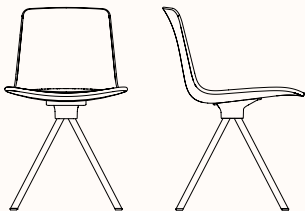

LOTTUS Chair

Features:

Lottus is a complete family of lightweight and ergonomic seating solutions. Equally at home and in public and intimate environments, its design offers flair in any context.

Options:

Polypropylene and Lacquer:

Wood:

Polished Chrome:

Dimensions

4 Leg

OD 525mm
OW 530mm
SH 456mm
OH 775mm

Wing Arm

OW 605mm

Steel Tube Arm

OW 555mm

Aluminium Arm

OW 560mm

Sled Base

OD 525mm
OW 540mm
SH 456mm
OH 775mm

Wing Arm

OW 560mm

Timber 4 Leg

OD 525mm
OW 468mm
SH 456mm
OH 775mm

Spin Fixed/Swivel

OD 530mm
OW 460mm
SH 460mm
OH 780mm

Wing Arm

OW 610mm

Aluminium Arm

OW 560mm