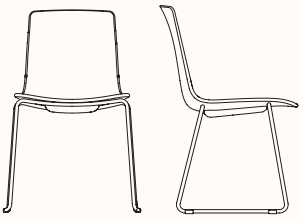

Sled Base

OD 525mm
OW 540mm
SH 456mm
OH 775mm