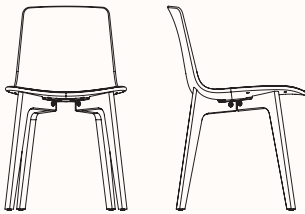

- Linking glides (sled base only)
- Writing tablet (4 leg only)
- Stacking trolley - 6 or 12 High (4 leg, Sled with or without wing arm only)
- Stackable on floor 8 high, 6 high upholstered (4 leg and sled)
- Felt glides
- Seat pad: Polypropylene or upholstered

Polypropylene and Lacquer:

Wood:

Polished Chrome:

Dimensions

4 Leg

OD 525mm
OW 530mm
SH 456mm
OH 775mm

Wing Arm

OW 605mm

Steel Tube Arm

OW 555mm

Aluminium Arm

OW 560mm

Sled Base

OD 525mm
OW 540mm
SH 456mm
OH 775mm

Wing Arm

OW 560mm

Timber 4 Leg

OD 525mm
OW 468mm
SH 456mm
OH 775mm

Spin Fixed/Swivel

OD 530mm
OW 460mm
SH 460mm
OH 780mm

Wing Arm

OW 610mm

Aluminium Arm

OW 560mm