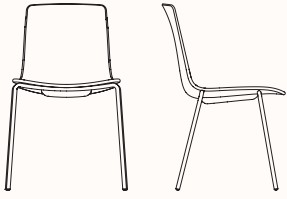

LOTTUS Chair

Features:

Lottus is a complete family of lightweight and ergonomic seating solutions. Equally at home and in public and intimate environments, its design offers flair in any context.

Options:

- Linking glides (sled base only)
- Writing tablet (4 leg only)
- Stacking trolley - 6 or 12 High (4 leg, Sled with or without wing arm only)
- Stackable on floor 8 high, 6 high upholstered (4 leg and sled)
- Felt glides
- Seat pad: Polypropylene or upholstered

Polypropylene and Lacquer:

Wood:

Polished Chrome:

Dimensions

4 Leg

OD 525mm
OW 530mm
SH 456mm
OH 775mm

Wing Arm

OW 605mm