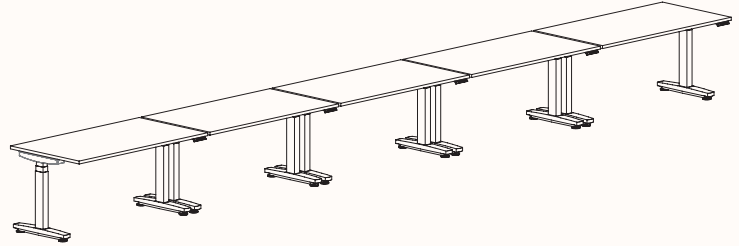

zenithinteriors.com

RUMBA Workstation

Zenith

Features:

The robust Rumba Workstation is simple design language in a bold form. Showcasing exceptional stability and strength without compromising on visual clarity, the workstation's mechanisms are hidden from view so as not to disturb the clean lines and resolution. The solidity of the table legs gives the workstation a firmly grounded and purposeful stance. In a moment that demands the versatility of our workplaces, Rumba is a high achiever. With a high focus on enhancing the end users feelings of wellbeing, this system is available in fixed height, technician, winder and electric adjustment.

Zenith House Powder Coat:

White

Black

180 Degree

180 Degree Single

Length Range: 900 - 2700mm

Depth Range: 600 - 900mm

Run of 2

Run of 3

Run of 4

Run of 5

Run of 6

Height Ranges

Fixed Height:	720mm
Tech Adjust:	610-900mm
Winder Adjust:	610-900mm (Sit-Sit) 700-1050mm (Sit-Stand Single Desks) 700-1100mm (Sit-Stand Pods)
Electric Adjust:*	620-1230mm
Electric Adjust (Veyhl):*	650-1310mm (180-Deg with Foot)

Width Range: 1200 - 2100mm
1200 - 1700mm (Electric Adjust)
Length Range: 1200 - 2100mm
1200 - 1700mm (Electric Adjust)
Depth Range: 600 - 900mm

Pod of 2

Pod of 3

Pod of 6*

Pod of 9*

Height Ranges

Fixed Height: 720mm
Tech Adjust: 610-900mm
Winder Adjust: 610-900mm (Sit-Sit)
700-1050mm (Sit-Stand Single Desks)
700-1100mm (Sit-Stand Pods)
Electric Adjust:* 620-1230mm