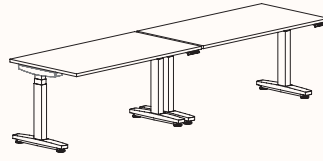

Zenith House Powder Coat:

White

Black

180 Degree

180 Degree Single

Length Range: 900 - 2700mm

Depth Range: 600 - 900mm

Run of 2

Run of 3

Run of 4

Run of 5

Run of 6

Height Ranges

Fixed Height:	720mm
Tech Adjust:	610-900mm
Winder Adjust:	610-900mm (Sit-Sit) 700-1050mm (Sit-Stand Single Desks) 700-1100mm (Sit-Stand Pods)
Electric Adjust:*	620-1230mm
Electric Adjust (Veyhl):*	650-1310mm (180-Deg with Foot)