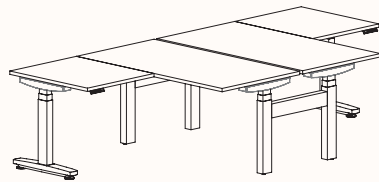

Width Range: 1200 - 2100mm
1200 - 1700mm (Electric Adjust)
Length Range: 1200 - 2100mm
1200 - 1700mm (Electric Adjust)
Depth Range: 600 - 900mm

Pod of 2

Pod of 3

Pod of 6*

Pod of 9*

Height Ranges

Fixed Height: 720mm
Tech Adjust: 610-900mm
Winder Adjust: 610-900mm (Sit-Sit)
700-1050mm (Sit-Stand Single Desks)
700-1100mm (Sit-Stand Pods)
Electric Adjust:* 620-1230mm

Note: *Not available in 120 Pod of 6 & 9.

90 Degree

3 End Left Hand

Width Range: 1200 - 2700mm

Length Range: 1200 - 2400mm

Depth Range: 600 - 900mm

3 End Right Hand

Pod of Two

3 End Left Hand & 3 End Right Hand

Pod of Four

2x 3 End Left Hand & 2x 3 End Right Hand

Height Ranges

Fixed Height: 720mm

Tech Adjust: 610-900mm

Winder Adjust: 610-900mm (Sit-Sit)

700-1050mm (Sit-Stand Single Desks)