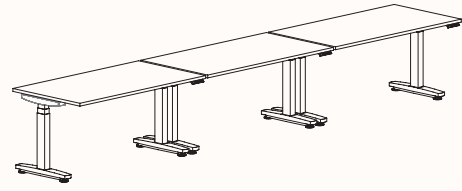

zenithinteriors.com

RUMBA Workstation

Zenith

Features:

The robust Rumba Workstation is simple design language in a bold form. Showcasing exceptional stability and strength without compromising on visual clarity, the workstation's mechanisms are hidden from view so as not to disturb the clean lines and resolution. The solidity of the table legs gives the workstation a firmly grounded and purposeful stance. In a moment that demands the versatility of our workplaces, Rumba is a high achiever. With a high focus on enhancing the end users feelings of wellbeing, this system is available in fixed height, technician, winder and electric adjustment.

Zenith House Powder Coat:

White

Black

180 Degree

180 Degree Single

Length Range: 900 - 2700mm

Depth Range: 600 - 900mm

Run of 2

Run of 3

Run of 4

Run of 5

Run of 6

Height Ranges

Fixed Height:	720mm
Tech Adjust:	610-900mm
Winder Adjust:	610-900mm (Sit-Sit) 700-1050mm (Sit-Stand Single Desks) 700-1100mm (Sit-Stand Pods)
Electric Adjust:*	620-1230mm
Electric Adjust (Veyhl):*	650-1310mm (180-Deg with Foot)

Width Range: 1200 - 2100mm
1200 - 1700mm (Electric Adjust)
Length Range: 1200 - 2100mm
1200 - 1700mm (Electric Adjust)
Depth Range: 600 - 900mm

Pod of 2

Pod of 3

Pod of 6*

Pod of 9*

Height Ranges

Fixed Height: 720mm
Tech Adjust: 610-900mm
Winder Adjust: 610-900mm (Sit-Sit)
700-1050mm (Sit-Stand Single Desks)
700-1100mm (Sit-Stand Pods)
Electric Adjust:* 620-1230mm