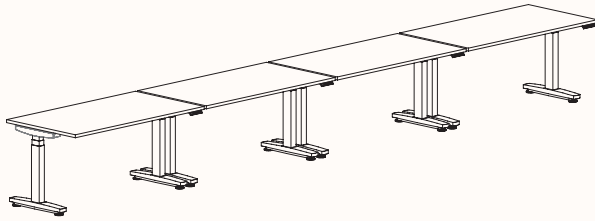

zenithinteriors.com

RUMBA Workstation

Zenith

Features:

The robust Rumba Workstation is simple design language in a bold form. Showcasing exceptional stability and strength without compromising on visual clarity, the workstation's mechanisms are hidden from view so as not to disturb the clean lines and resolution. The solidity of the table legs gives the workstation a firmly grounded and purposeful stance. In a moment that demands the versatility of our workplaces, Rumba is a high achiever. With a high focus on enhancing the end users feelings of wellbeing, this system is available in fixed height, technician, winder and electric adjustment.

Zenith House Powder Coat:

White

Black

180 Degree

180 Degree Single

Length Range: 900 - 2700mm

Depth Range: 600 - 900mm

Run of 2

Run of 3

Run of 4

Run of 5

Run of 6

Height Ranges

Fixed Height:	720mm
Tech Adjust:	610-900mm
Winder Adjust:	610-900mm (Sit-Sit) 700-1050mm (Sit-Stand Single Desks) 700-1100mm (Sit-Stand Pods)
Electric Adjust:*	620-1230mm
Electric Adjust (Veyhl):*	650-1310mm (180-Deg with Foot)

Width Range: 1200 - 2100mm
1200 - 1700mm (Electric Adjust)
Length Range: 1200 - 2100mm
1200 - 1700mm (Electric Adjust)
Depth Range: 600 - 900mm

Pod of 2

Pod of 3

Pod of 6*

Pod of 9*

Height Ranges

Fixed Height: 720mm
Tech Adjust: 610-900mm
Winder Adjust: 610-900mm (Sit-Sit)
700-1050mm (Sit-Stand Single Desks)
700-1100mm (Sit-Stand Pods)
Electric Adjust:* 620-1230mm