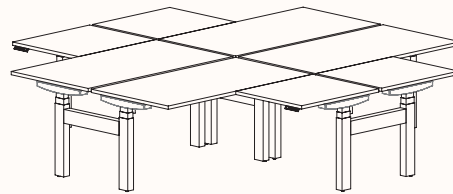

Width Range: 1200 - 2100mm
1200 - 1700mm (Electric Adjust)
Length Range: 1200 - 2100mm
1200 - 1700mm (Electric Adjust)
Depth Range: 600 - 900mm

Pod of 2

Pod of 3

Pod of 6*

Pod of 9*

Height Ranges

Fixed Height: 720mm
Tech Adjust: 610-900mm
Winder Adjust: 610-900mm (Sit-Sit)
700-1050mm (Sit-Stand Single Desks)
700-1100mm (Sit-Stand Pods)
Electric Adjust:* 620-1230mm

Note: *Not available in 120 Pod of 6 & 9.

90 Degree

3 End Left Hand

Width Range: 1200 - 2700mm

Length Range: 1200 - 2400mm

Depth Range: 600 - 900mm

3 End Right Hand

Pod of Two

3 End Left Hand & 3 End Right Hand

Pod of Four

2x 3 End Left Hand & 2x 3 End Right Hand

Height Ranges

Fixed Height: 720mm

Tech Adjust: 610-900mm

Winder Adjust: 610-900mm (Sit-Sit)

700-1050mm (Sit-Stand Single Desks)