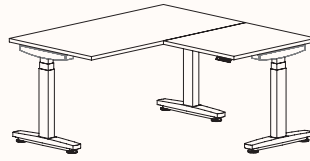

Width Range: 1200 - 2100mm
1200 - 1700mm (Electric Adjust)
Length Range: 1200 - 2100mm
1200 - 1700mm (Electric Adjust)
Depth Range: 600 - 900mm

Pod of 2

Pod of 3

Pod of 6*

Pod of 9*

Height Ranges

Fixed Height: 720mm
Tech Adjust: 610-900mm
Winder Adjust: 610-900mm (Sit-Sit)
700-1050mm (Sit-Stand Single Desks)
700-1100mm (Sit-Stand Pods)
Electric Adjust:* 620-1230mm

Note: *Not available in 120 Pod of 6 & 9.

90 Degree

3 End Left Hand

Width Range: 1200 - 2700mm

Length Range: 1200 - 2400mm

Depth Range: 600 - 900mm

3 End Right Hand

Pod of Two

3 End Left Hand & 3 End Right Hand

Pod of Four

2x 3 End Left Hand & 2x 3 End Right Hand

Height Ranges

Fixed Height: 720mm

Tech Adjust: 610-900mm

Winder Adjust: 610-900mm (Sit-Sit)

700-1050mm (Sit-Stand Single Desks)