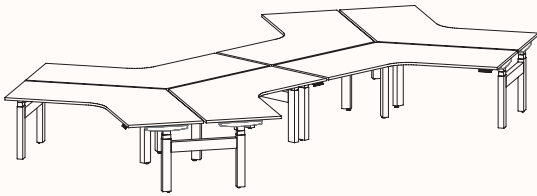

Height Ranges

Fixed Height: 720mm

Tech Adjust: 610-900mm

Winder Adjust: 610-900mm (Sit-Sit)

700-1050mm (Sit-Stand Single Desks)

700-1100mm (Sit-Stand Pods)

120 Degree

120 Degree Single

Width Range: 1200 - 2100mm
1200 - 1700mm (Electric Adjust)
Length Range: 1200 - 2100mm
1200 - 1700mm (Electric Adjust)
Depth Range: 600 - 900mm

Pod of 2

Pod of 3

Pod of 6*

Pod of 9*

Height Ranges

Fixed Height: 720mm
Tech Adjust: 610-900mm
Winder Adjust: 610-900mm (Sit-Sit)
700-1050mm (Sit-Stand Single Desks)
700-1100mm (Sit-Stand Pods)
Electric Adjust:* 620-1230mm