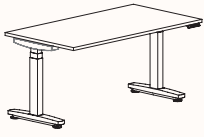

Zenith House Powder Coat:

White

Black

180 Degree

180 Degree Single

Length Range: 900 - 2700mm

Depth Range: 600 - 900mm

Run of 2

Run of 3

Run of 4

Run of 5

Run of 6

Height Ranges

Fixed Height:	720mm
Tech Adjust:	610-900mm
Winder Adjust:	610-900mm (Sit-Sit) 700-1050mm (Sit-Stand Single Desks) 700-1100mm (Sit-Stand Pods)
Electric Adjust:*	620-1230mm
Electric Adjust (Veyhl):*	650-1310mm (180-Deg with Foot)