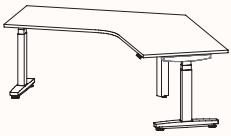

Height Ranges

Fixed Height: 720mm

Tech Adjust: 610-900mm

Winder Adjust: 610-900mm (Sit-Sit)

700-1050mm (Sit-Stand Single Desks)

700-1100mm (Sit-Stand Pods)

120 Degree

120 Degree Single

Width Range: 1200 - 2100mm
1200 - 1700mm (Electric Adjust)
Length Range: 1200 - 2100mm
1200 - 1700mm (Electric Adjust)
Depth Range: 600 - 900mm

Pod of 2

Pod of 3

Pod of 6*

Pod of 9*

Height Ranges

Fixed Height: 720mm
Tech Adjust: 610-900mm
Winder Adjust: 610-900mm (Sit-Sit)
700-1050mm (Sit-Stand Single Desks)
700-1100mm (Sit-Stand Pods)
Electric Adjust:* 620-1230mm