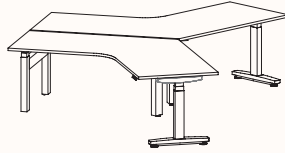

Height Ranges

Fixed Height: 720mm

Tech Adjust: 610-900mm

Winder Adjust: 610-900mm (Sit-Sit)

700-1050mm (Sit-Stand Single Desks)

700-1100mm (Sit-Stand Pods)

120 Degree

120 Degree Single

Width Range: 1200 - 2100mm
1200 - 1700mm (Electric Adjust)
Length Range: 1200 - 2100mm
1200 - 1700mm (Electric Adjust)
Depth Range: 600 - 900mm

Pod of 2

Pod of 3

Pod of 6*

Pod of 9*

Height Ranges

Fixed Height: 720mm
Tech Adjust: 610-900mm
Winder Adjust: 610-900mm (Sit-Sit)
700-1050mm (Sit-Stand Single Desks)
700-1100mm (Sit-Stand Pods)
Electric Adjust:* 620-1230mm