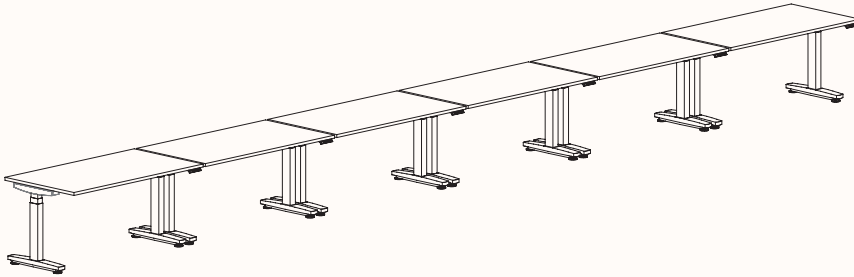

zenithinteriors.com

RUMBA Workstation

Zenith

Features:

The robust Rumba Workstation is simple design language in a bold form. Showcasing exceptional stability and strength without compromising on visual clarity, the workstation's mechanisms are hidden from view so as not to disturb the clean lines and resolution. The solidity of the table legs gives the workstation a firmly grounded and purposeful stance. In a moment that demands the versatility of our workplaces, Rumba is a high achiever. With a high focus on enhancing the end users feelings of wellbeing, this system is available in fixed height, technician, winder and electric adjustment.

Zenith House Powder Coat:

White

Black

180 Degree

180 Degree Single

Length Range: 900 - 2700mm

Depth Range: 600 - 900mm

Run of 2

Run of 3

Run of 4

Run of 5

Run of 6

Height Ranges

Fixed Height:	720mm
Tech Adjust:	610-900mm
Winder Adjust:	610-900mm (Sit-Sit) 700-1050mm (Sit-Stand Single Desks) 700-1100mm (Sit-Stand Pods)
Electric Adjust:*	620-1230mm
Electric Adjust (Veyhl):*	650-1310mm (180-Deg with Foot)

Width Range: 1200 - 2100mm
1200 - 1700mm (Electric Adjust)
Length Range: 1200 - 2100mm
1200 - 1700mm (Electric Adjust)
Depth Range: 600 - 900mm

Pod of 2

Pod of 3

Pod of 6*

Pod of 9*

Height Ranges

Fixed Height: 720mm
Tech Adjust: 610-900mm
Winder Adjust: 610-900mm (Sit-Sit)
700-1050mm (Sit-Stand Single Desks)
700-1100mm (Sit-Stand Pods)
Electric Adjust:* 620-1230mm