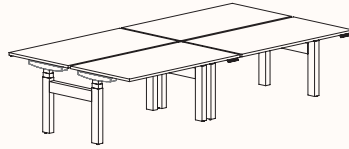

Run of 3

Run of 4

Run of 5

Run of 6

Height Ranges

Fixed Height:	720mm
Tech Adjust:	610-900mm
Winder Adjust:	610-900mm (Sit-Sit) 700-1050mm (Sit-Stand Single Desks) 700-1100mm (Sit-Stand Pods)
Electric Adjust:*	620-1230mm
Electric Adjust (Veyhl):*	650-1310mm (180-Deg with Foot)

Note: * Available in 180 Degree Single Desk only

180 Degree

Pod of 2

Pod of 4

Run of 6

Pod of 8

Pod of 10

Run of 12