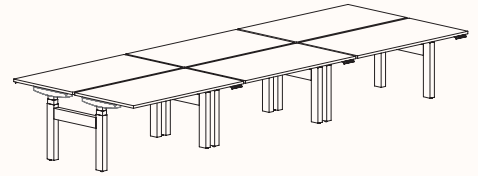

Note: * Available in 180 Degree Single Desk only

180 Degree

Pod of 2

Pod of 4

Run of 6

Pod of 8

Pod of 10

Run of 12

Height Ranges

Fixed Height: 720mm

Tech Adjust: 610-900mm

Winder Adjust: 610-900mm (Sit-Sit)

700-1050mm (Sit-Stand Single Desks)

700-1100mm (Sit-Stand Pods)

120 Degree

120 Degree Single

Width Range: 1200 - 2100mm
1200 - 1700mm (Electric Adjust)
Length Range: 1200 - 2100mm
1200 - 1700mm (Electric Adjust)
Depth Range: 600 - 900mm

Pod of 2

Pod of 3

Pod of 6*

Pod of 9*

Height Ranges

Fixed Height: 720mm
Tech Adjust: 610-900mm
Winder Adjust: 610-900mm (Sit-Sit)
700-1050mm (Sit-Stand Single Desks)
700-1100mm (Sit-Stand Pods)
Electric Adjust:* 620-1230mm