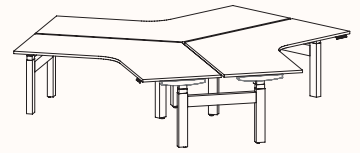

Height Ranges

Fixed Height: 720mm

Tech Adjust: 610-900mm

Winder Adjust: 610-900mm (Sit-Sit)

700-1050mm (Sit-Stand Single Desks)

700-1100mm (Sit-Stand Pods)

120 Degree

120 Degree Single

Width Range: 1200 - 2100mm
1200 - 1700mm (Electric Adjust)
Length Range: 1200 - 2100mm
1200 - 1700mm (Electric Adjust)
Depth Range: 600 - 900mm

Pod of 2

Pod of 3

Pod of 6*

Pod of 9*

Height Ranges

Fixed Height: 720mm
Tech Adjust: 610-900mm
Winder Adjust: 610-900mm (Sit-Sit)
700-1050mm (Sit-Stand Single Desks)
700-1100mm (Sit-Stand Pods)
Electric Adjust:* 620-1230mm