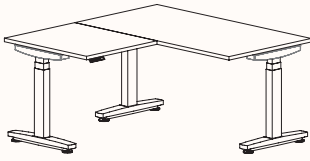

Height Ranges

Fixed Height: 720mm

Tech Adjust: 610-900mm

Winder Adjust: 610-900mm (Sit-Sit)

700-1050mm (Sit-Stand Single Desks)

700-1100mm (Sit-Stand Pods)

120 Degree

120 Degree Single

Width Range: 1200 - 2100mm
1200 - 1700mm (Electric Adjust)
Length Range: 1200 - 2100mm
1200 - 1700mm (Electric Adjust)
Depth Range: 600 - 900mm

Pod of 2

Pod of 3

Pod of 6*

Pod of 9*

Height Ranges

Fixed Height: 720mm
Tech Adjust: 610-900mm
Winder Adjust: 610-900mm (Sit-Sit)
700-1050mm (Sit-Stand Single Desks)
700-1100mm (Sit-Stand Pods)
Electric Adjust:* 620-1230mm

Note: *Not available in 120 Pod of 6 & 9.

90 Degree

3 End Left Hand

Width Range: 1200 - 2700mm

Length Range: 1200 - 2400mm

Depth Range: 600 - 900mm

3 End Right Hand

Pod of Two