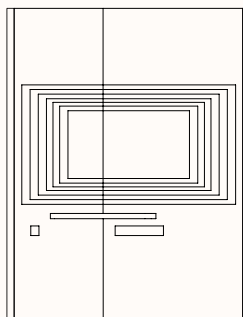

**Option 4**

RH: Door Panel  
LH: Door Hinges  
LH: Glass Panel

**GPO Panel:**

**Left Hand Side**

Panel: 600/900mmW

- A1: 1175mmH
- A2: 945mmH
- B1: 805mmH
- B2: 605mmH
- B3: 165mmH

**Right Hand Side**

Mirrored

### Verse 2.2: Option 2A

Media Panel RH 600mmW & LH 900mmW:

LH GPO, RH switch & RH shelf

Fabric or Sonic Board (Internal)

TV Bracket Height: 1175mm (Seated Level)

TV Size: 42" - 65"