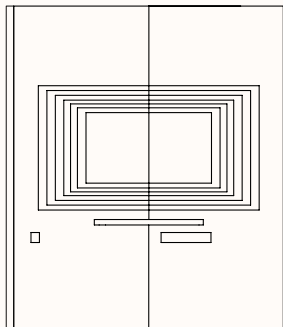

### Verse 2.3: Option 3A

Media Panel x2 900mmW:

LH GPO, RH switch & RH shelf

Fabric or Sonic Board (Internal)

TV Bracket Height: 1175mm (Seated Level)

TV Size: 42" - 65"