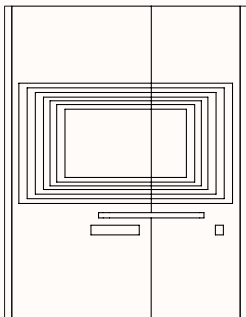

**Option 4**

RH: Door Panel  
LH: Door Hinges  
LH: Glass Panel

**GPO Panel:**

**Left Hand Side**

Panel: 600/900mmW

- A1: 1175mmH
- A2: 945mmH
- B1: 805mmH
- B2: 605mmH
- B3: 165mmH

**Right Hand Side**

Mirrored

### Verse 2.1: Option 1B

Media Panel 2x 600mmW:

RH GPO, LH switch & LH shelf

Fabric or Sonic Board (Internal)

TV Bracket Height: 1175mm (Seated Level)

TV Size: 42" - 45"