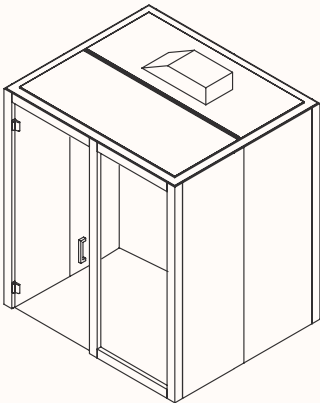

### Verse 2.2

OW 1980mm

OD 1680mm

H 2200/2400mm (Frame)

OH 2370/2600mm (Including fan box)

Internal Room Size: 1800 x 1500mm

Side walls made up of: 1x 600mmW & 1x 900mmW panels

Front & back walls made up of: 2x 900mmW panels

### Verse 2.3

OW 1980mm

OD 1980mm

H 2200/2400mm (Frame)

OH 2370/2600mm (Including fan box)

Internal Room Size: 1800 x 1800mm

Side walls made up of: 2x 900mmW panels

Front & back walls made up of: 2x 900mmW panels