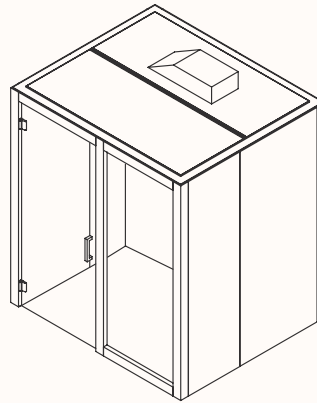

## Dimensions:

### Verse 2.1

OW 1980mm

OD 1380mm

H 2200/2400mm (Frame)

OH 2370/2600mm (Including fan box)

Internal Room Size: 1800 x 1200mm

Side walls made up of: 2x 600mmW panels

Front & back walls made up of: 2x 900mmW panels