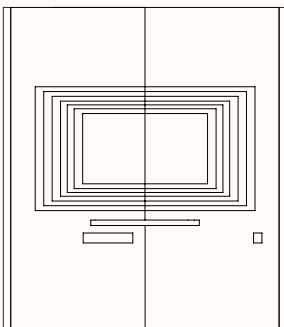

**Option 4**

RH: Door Panel  
LH: Door Hinges  
LH: Glass Panel

**GPO Panel:**

**Left Hand Side**

Panel: 600/900mmW

- A1: 1175mmH
- A2: 945mmH
- B1: 805mmH
- B2: 605mmH
- B3: 165mmH

**Right Hand Side**

Mirrored

### Verse 2.2: Option 2B

Media Panel LH 600mmW & RH 900mmW:

RH GPO, LH switch & LH shelf

Fabric or Sonic Board (Internal)

TV Bracket Height: 1175mm (Seated Level)

TV Size: 42" - 65"

### Verse 2.3: Option 3A

Media Panel x2 900mmW:

LH GPO, RH switch & RH shelf

Fabric or Sonic Board (Internal)

TV Bracket Height: 1175mm (Seated Level)

TV Size: 42" - 65"