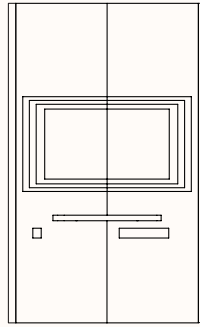

### Verse 2.3

OW 1980mm

OD 1980mm

H 2200/2400mm (Frame)

OH 2370/2600mm (Including fan box)

Internal Room Size: 1800 x 1800mm

Side walls made up of: 2x 900mmW panels

Front & back walls made up of: 2x 900mmW panels

**Option 4**

RH: Door Panel  
LH: Door Hinges  
LH: Glass Panel

**GPO Panel:**

**Left Hand Side**

Panel: 600/900mmW

- A1: 1175mmH
- A2: 945mmH
- B1: 805mmH
- B2: 605mmH
- B3: 165mmH

**Right Hand Side**

Mirrored

### Verse 2.1: Option 1A

Media Panel 2x 600mmW:

LH GPO, RH switch & RH shelf

Fabric or Sonic Board (Internal)

TV Bracket Height: 1175mm (Seated Level)

TV Size: 42" - 45"