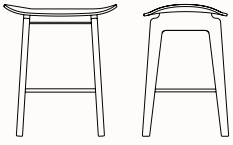

Upholstered seat pad in fabric categories:

Cat 0 - Grain, Cura, Chili, Step Melange, Megan, COM

Cat 1 - Mumble, Remix, Fame

Cat 2 - Barnum, Breeze Fusion, Canvas

Cat 3 - Fiord, Hallingdal, Savanna, Zero

Cat 4 - Moss, Safire, Baru

Leather

Cat 1 - Ultra, Ultra Crib 5, COL

Cat 2 - Nuance, Flux, Envy, Matara (faux)

Cat 3 - Dunes, Terra, Spectrum

Refer to NORR11 Fabric and Leather Specification for full range.

Solid Oak:

Natural

Light Smoked

Dark Smoked

Black

Dimensions

NY11 Stool

OW 405mm
OD 305mm
OH 450mm

NY11 Low Stool

OW 405mm
OD 305mm
OH 650mm

NY11 High Bar Stool