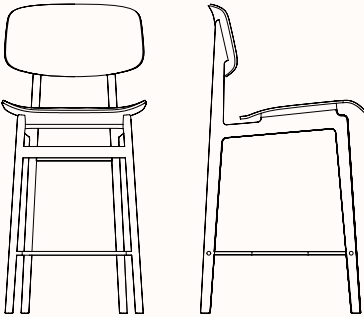

NY11 Stools

Features:

NY11 Stool is a durable and functional chair with timeless expression. The solid oak frame also has a steel footrest for added comfort. Its minimal design makes it suitable for use in a variety of settings.

Dark Smoked

Black

Dimensions

NY11 Stool

OW 405mm
OD 305mm
OH 450mm

NY11 Low Stool

OW 405mm
OD 305mm
OH 650mm

NY11 High Bar Stool

OW 405mm
OD 305mm
OH 750mm

NY11 Bar Chair Counter Height

OW 455mm
OD 520mm
SH 650mm
OH 980mm

NY11 Bar Chair Bar Height

OW 455mm
OD 520mm
SH 750mm
OH 1080mm