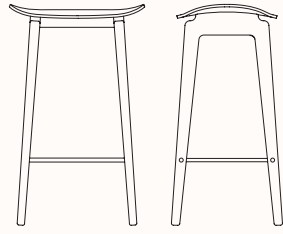

NY11 Stools

Features:

NY11 Stool is a durable and functional chair with timeless expression. The solid oak frame also has a steel footrest for added comfort. Its minimal design makes it suitable for use in a variety of settings.

Dark Smoked

Black

Dimensions

NY11 Stool

OW 405mm
OD 305mm
OH 450mm

NY11 Low Stool

OW 405mm
OD 305mm
OH 650mm

NY11 High Bar Stool

OW 405mm
OD 305mm
OH 750mm

NY11 Bar Chair Counter Height

OW 455mm
OD 520mm
SH 650mm
OH 980mm

NY11 Bar Chair Bar Height

OW 455mm
OD 520mm
SH 750mm
OH 1080mm