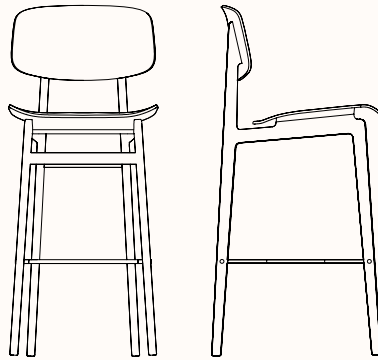

NY11 Stools

Features:

NY11 Stool is a durable and functional chair with timeless expression. The solid oak frame also has a steel footrest for added comfort. Its minimal design makes it suitable for use in a variety of settings.

Dark Smoked

Black

Dimensions

NY11 Stool

OW 405mm
OD 305mm
OH 450mm

NY11 Low Stool

OW 405mm
OD 305mm
OH 650mm

NY11 High Bar Stool

OW 405mm
OD 305mm
OH 750mm

NY11 Bar Chair Counter Height

OW 455mm
OD 520mm
SH 650mm
OH 980mm

NY11 Bar Chair Bar Height

OW 455mm
OD 520mm
SH 750mm
OH 1080mm