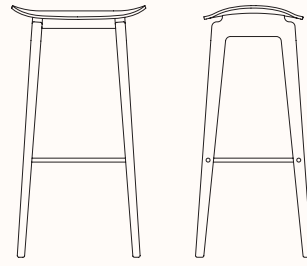

NY11 Stools

Features:

NY11 Stool is a durable and functional chair with timeless expression. The solid oak frame also has a steel footrest for added comfort. Its minimal design makes it suitable for use in a variety of settings.

Dark Smoked

Black

Dimensions

NY11 Stool

OW 405mm
OD 305mm
OH 450mm

NY11 Low Stool

OW 405mm
OD 305mm
OH 650mm

NY11 High Bar Stool

OW 405mm
OD 305mm
OH 750mm

NY11 Bar Chair Counter Height

OW 455mm
OD 520mm
SH 650mm
OH 980mm

NY11 Bar Chair Bar Height

OW 455mm
OD 520mm
SH 750mm
OH 1080mm